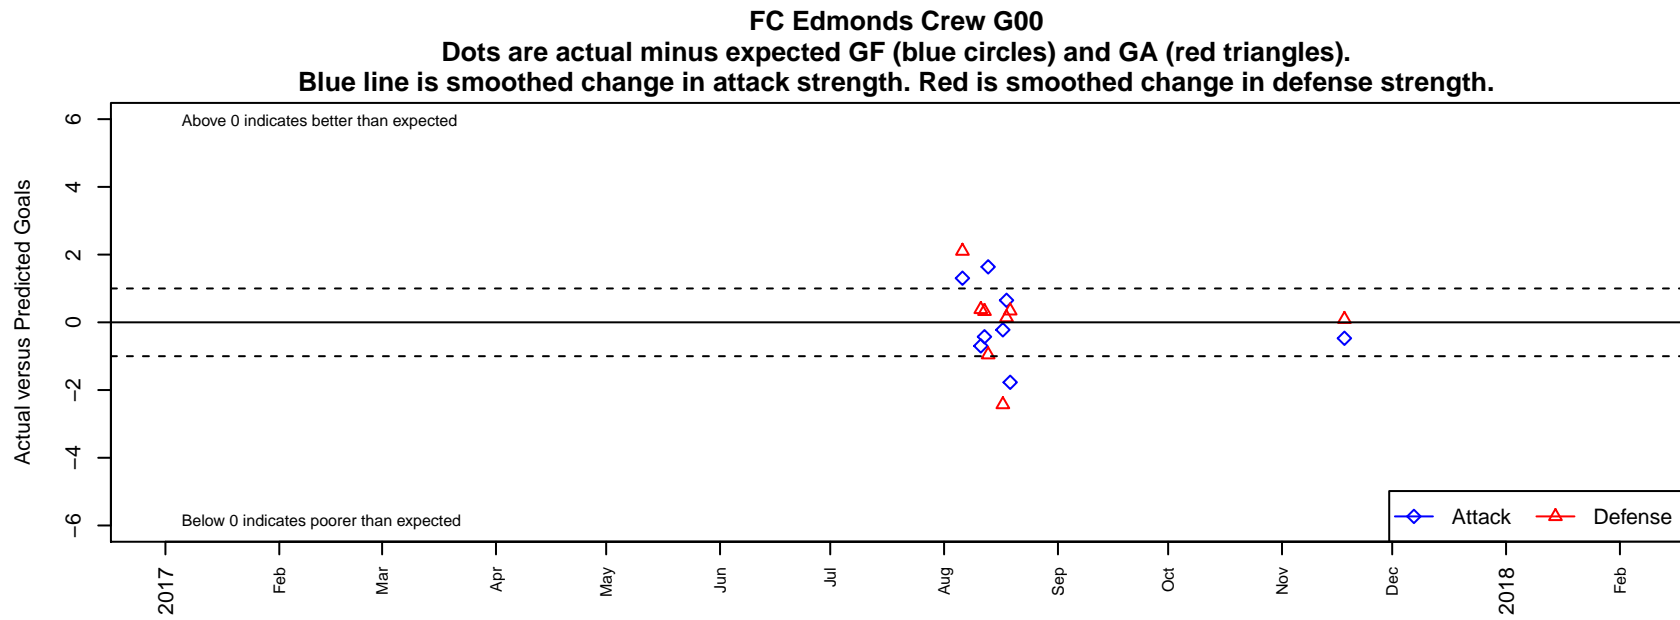

FC Edmonds Crew G00

FC Edmonds
Edmonds, WA
G00 total strength=1402
attack=10.71 defense=6.05
fall league = PSPL WSPL 1 U19

alt names used:

Venues played:
2017 PSPL WSPL 1 U19
2017 Eastside FC Cup GU18-19
2017 Bigfoot GU19 U19

**attack and defense variance (black dot)
relative to other teams
and top 10 in region**

**attack and defense rating
relative to others at age
and all opponents in last 13 months**

Performance relative to 13 month average