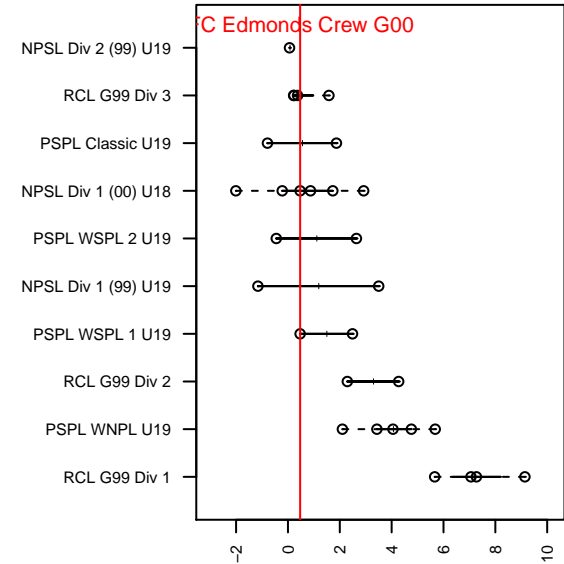

FC Edmonds Crew G00

FC Edmonds
Edmonds, WA
G00 total strength=1402
attack=10.71 defense=6.05
fall league = PSPL WSPL 1 U19

alt names used:

Venues played:
2017 PSPL WSPL 1 U19
2017 Eastside FC Cup GU18-19
2017 Bigfoot GU19 U19

**attack and defense variance (black dot)
relative to other teams
and top 10 in region**

**attack and defense rating
relative to others at age
and all opponents in last 13 months**

Performance relative to 13 month average